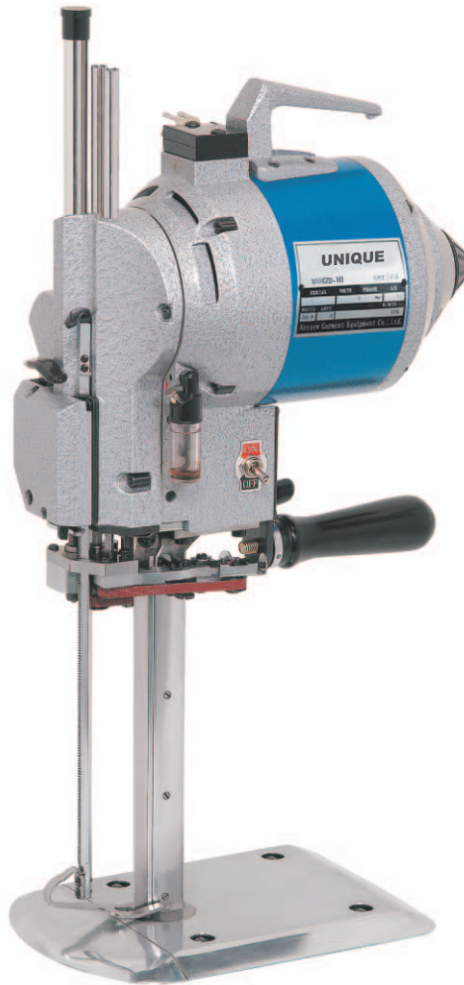

CZD-103

*Auto-sharpening straight knife
cutting machine*

UNIQUE

■ Features

- Suitable for cutting materials such as cotton, woolens, linen, silk, chemical fiber and leather, etc.
- The machine has high power system.